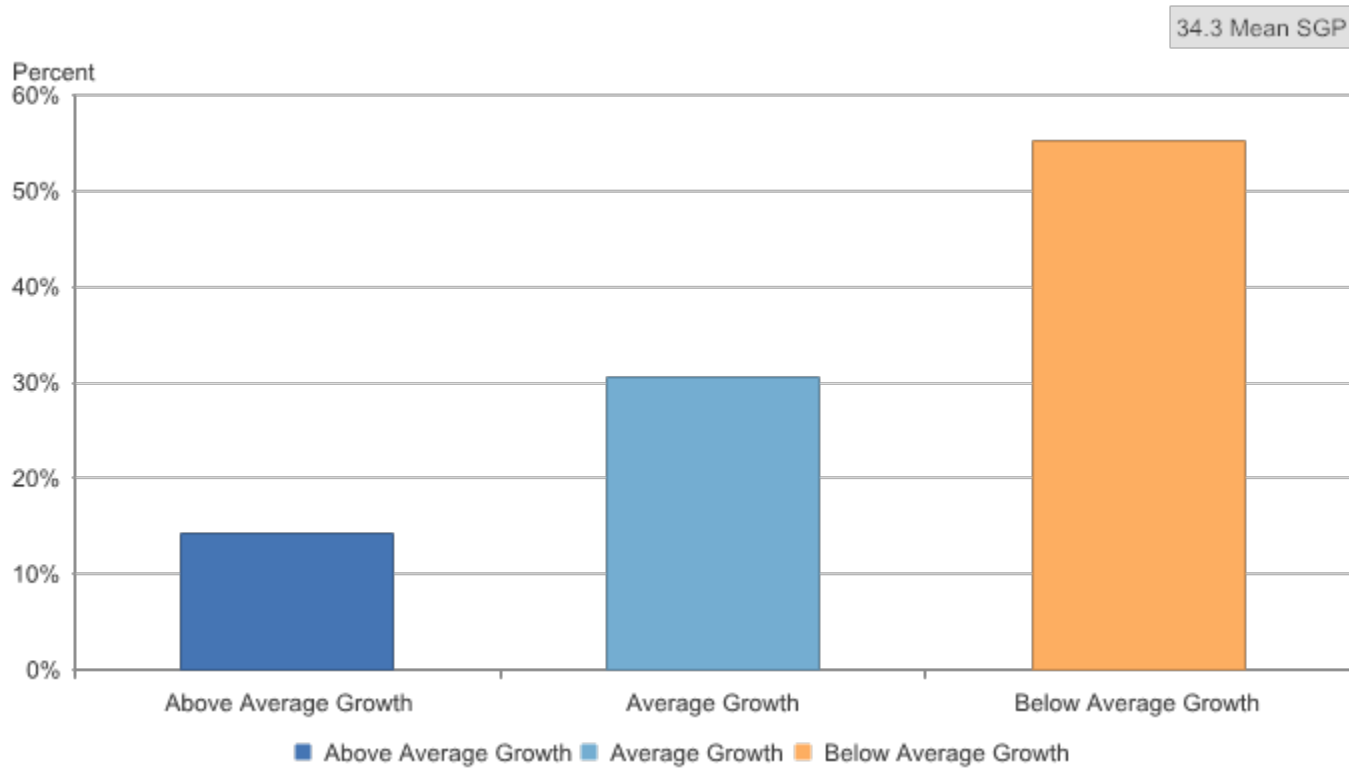

Student Growth Snapshot

Johannesburg-Lewiston Area Schools (69030): 2016-17 / 11th / Mathematics / All Students

Student Growth Snapshot

Johannesburg-Lewiston Area Schools (69030): 2016-17 / 11th / Mathematics / All Students

Student Growth Snapshot

Johannesburg-Lewiston Area Schools (69030): 2016-17 / 11th / Mathematics / All Students

Subject	Report Category	Number Above Average Growth	Number Average Growth	Number Below Average Growth	Number Assessed	Mean SGP
Mathematics	All Students	<10	15	27	49	34.3