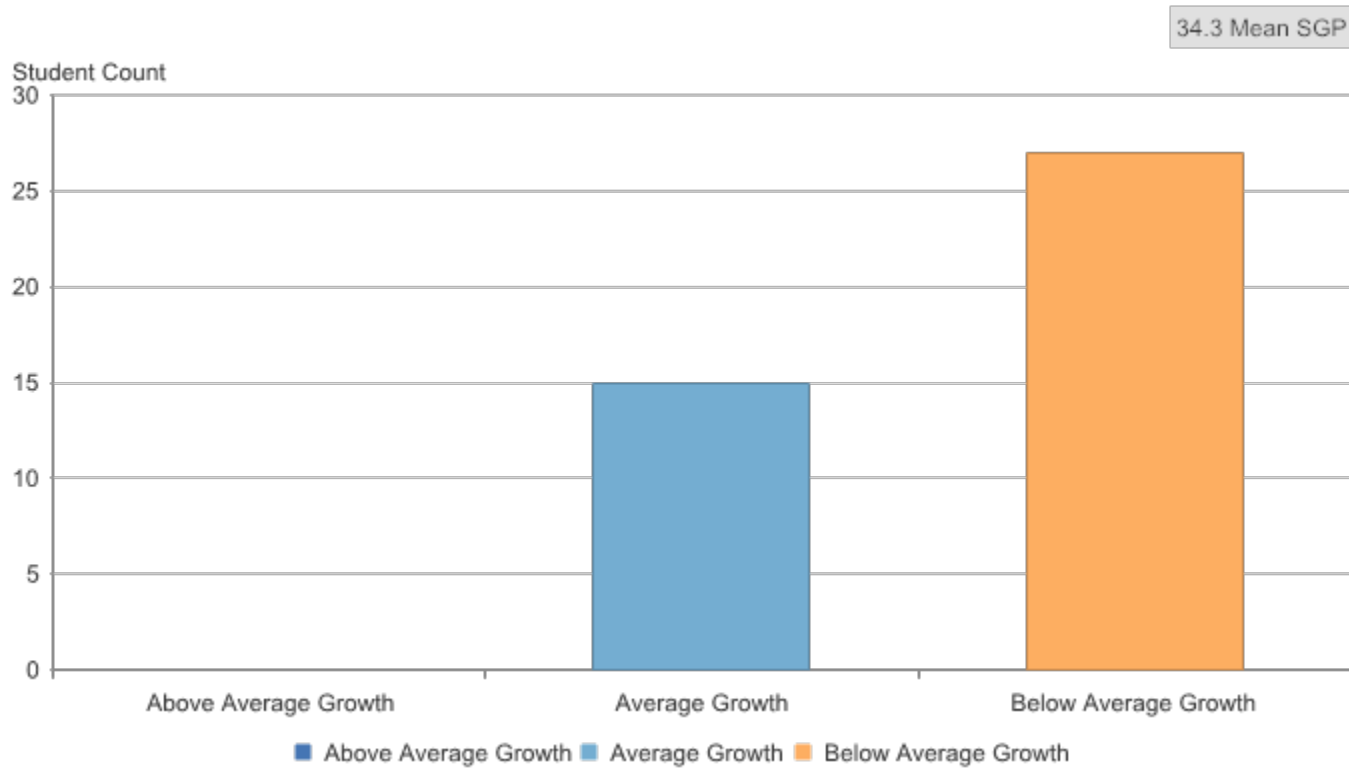

Student Growth Snapshot

Johannesburg-Lewiston Area Schools (69030): 2016-17 / 11th / Mathematics / All Students

Student Growth Snapshot

Johannesburg-Lewiston Area Schools (69030): 2016-17 / 11th / Mathematics / All Students

Student Growth Snapshot

Johannesburg-Lewiston Area Schools (69030): 2016-17 / 11th / Mathematics / All Students

Subject	Report Category	Number Above Average Growth	Number Average Growth	Number Below Average Growth	Number Assessed	Mean SGP
Mathematics	All Students	<10	15	27	49	34.3

Student Growth Snapshot

Johannesburg-Lewiston Area Schools (69030): 2016-17 / 11th / Mathematics / All Students

Subject	Report Category	Percent Above Average Growth	Percent Average Growth	Percent Below Average Growth	Number Assessed	Mean SGP
Mathematics	All Students	14.3%	30.6%	55.1%	49	34.3