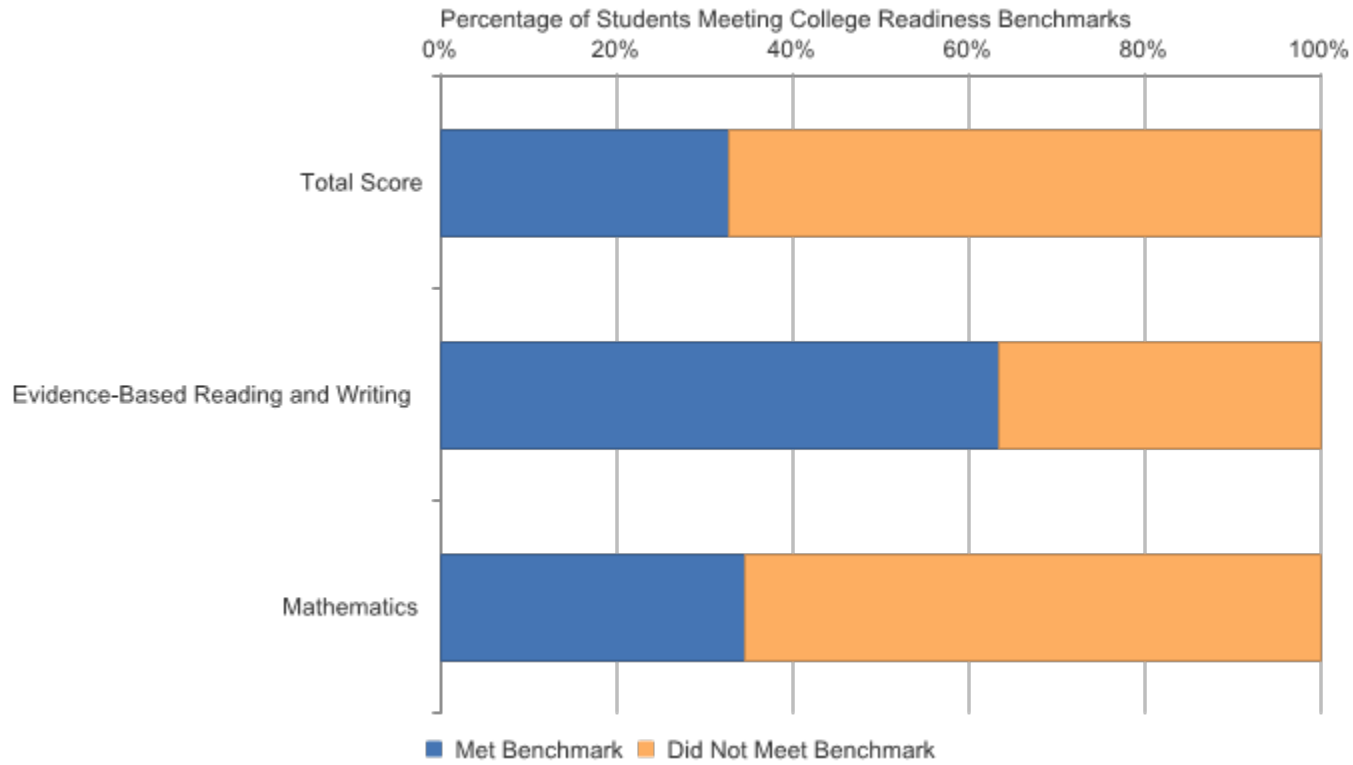

2016-17 College Readiness Snapshot

Johannesburg-Lewiston Area Schools (69030): All Subjects / All Students