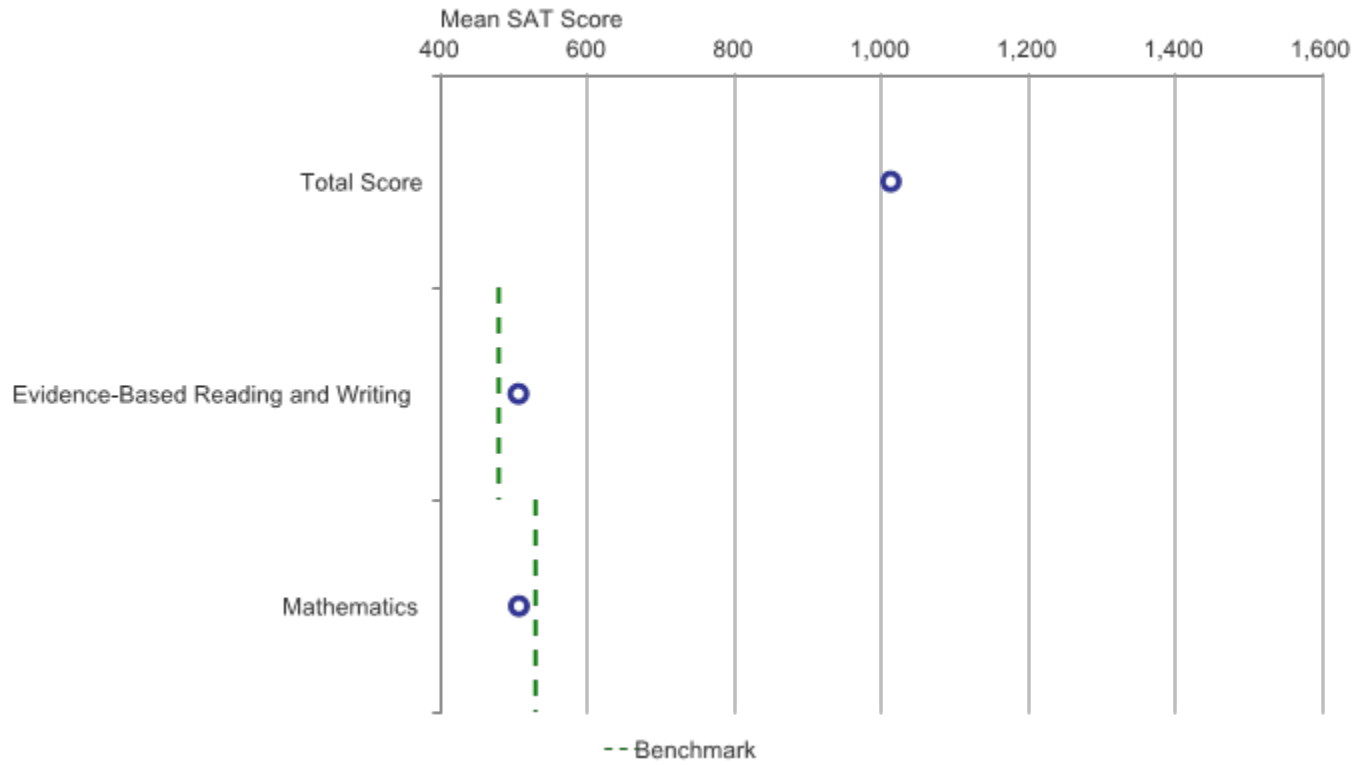

2016-17 College Readiness Snapshot

Johannesburg-Lewiston Area Schools (69030): All Subjects / All Students

2016-17 College Readiness Snapshot

Johannesburg-Lewiston Area Schools (69030): All Subjects / All Students

2016-17 College Readiness Snapshot

Johannesburg-Lewiston Area Schools (69030): All Subjects / All Students

Location Name	School Year	Assessment/ Subject	Student Group	Student Type/Crosstab	Mean SAT Score	Benchmark	Met or Exceeded	% Met or Exceeded	Did Not Meet	% Did Not Meet	Number Assessed
Johannesburg-Lewiston Area Schools	2016-17	SAT Total Score	All Students	All Students	1013.7	N/A	17	32.7%	35	67.3%	52
Johannesburg-Lewiston Area Schools	2016-17	SAT Evidence-Based Reading and Writing	All Students	All Students	506.5	480	33	63.5%	19	36.5%	52
Johannesburg-Lewiston Area Schools	2016-17	SAT Mathematics	All Students	All Students	507.1	530	18	34.6%	34	65.4%	52